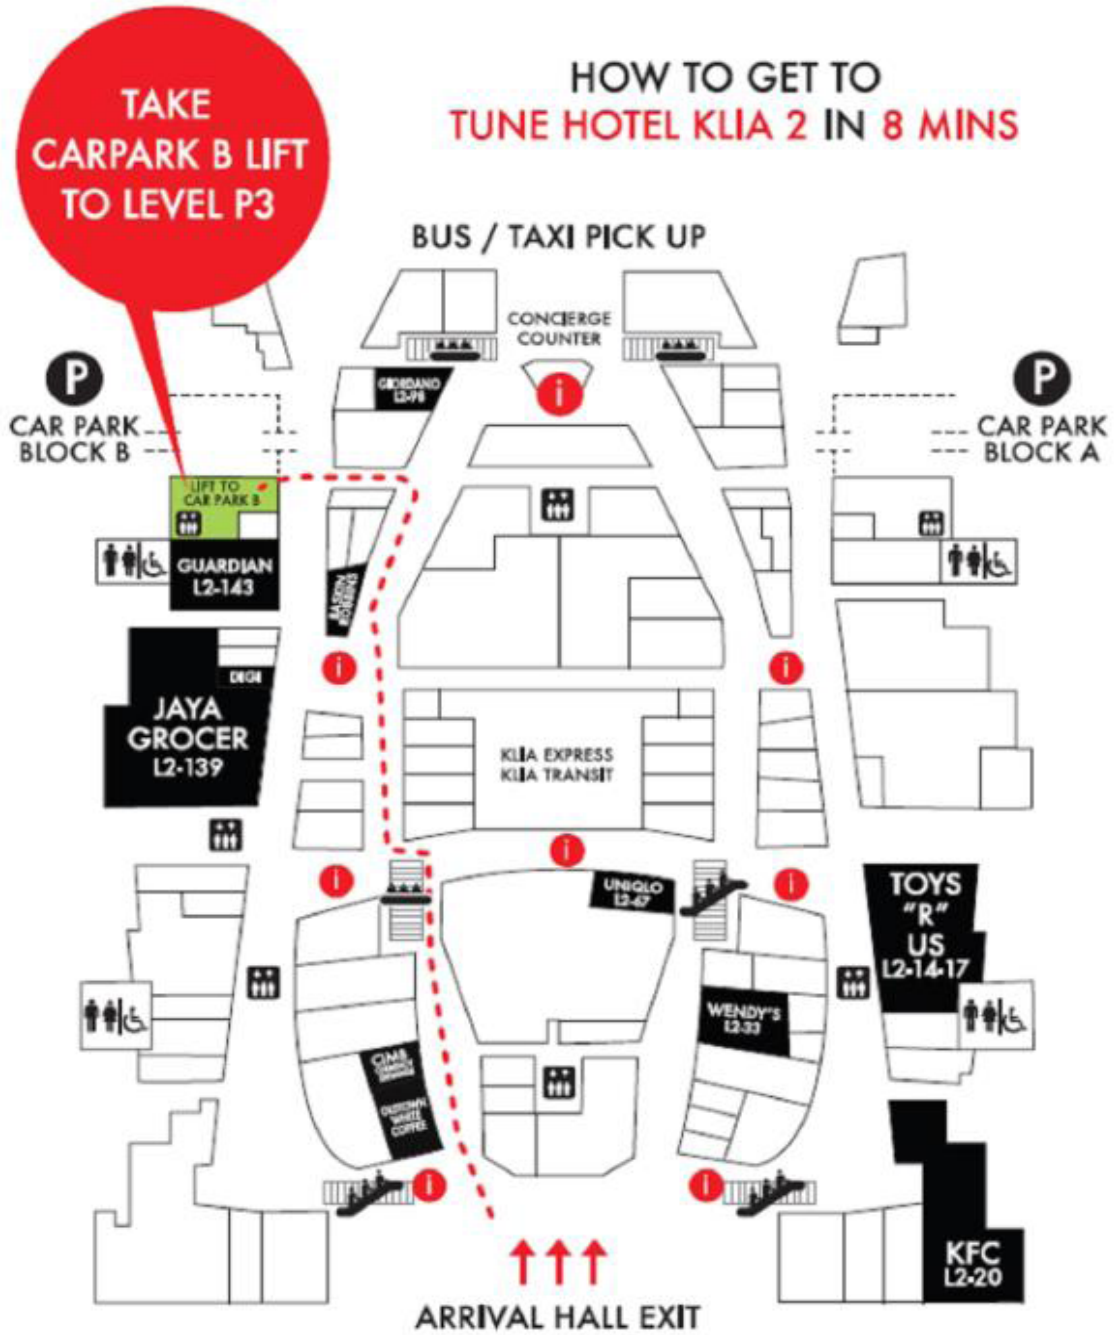

IMPORTANT NOTES

Special Check-in instructions

Exit the arrivals terminal after customs checkpoint and keep left.
Follow signs towards BUS / TAXI.
Turn left to take LIFT TO CARPARK B to LEVEL P3.
Follow signs to Tune Hotel KLIA 2.
Estimated walk time: 8 mins
Please call +603 8787 1720 if you need assistance.